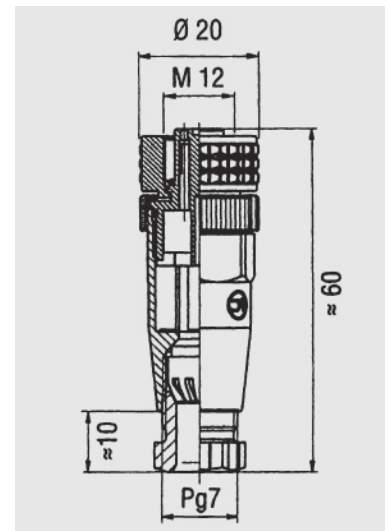

Accessoires (Cable Female Plugs)

ZSHE 0100

M12 - axial ()

Specialty:	free manufacturable
Case material:	PA 66
Manufacturer:	Hirschmann
Cable screwing:	PG 7
Contact qty.:	4
Max. connection slice pane:	0,75 mm ²
Protection class:	IP 67
Material contact mount:	PA 66