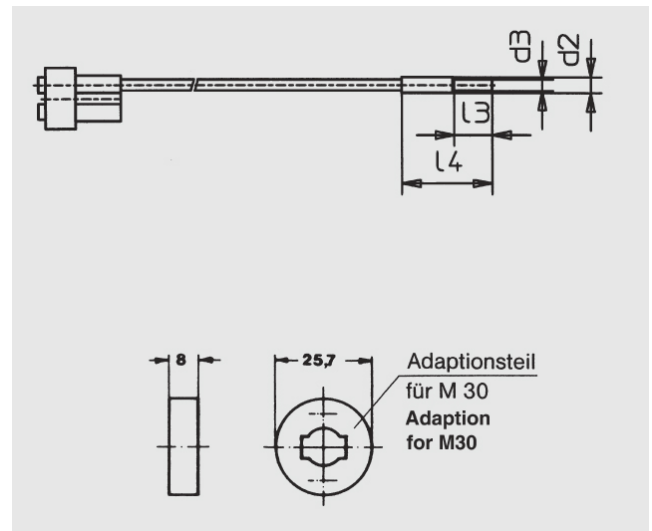

# LREC 0250

**LREC 0250 (250 mm)**

Glass slice pane:	2 x 3 mm <sup>2</sup>
Length:	250 mm
Sn M18/M30:	-/150 mm
Coating:	ALS

Further information about this product can be found on our website, please visit: